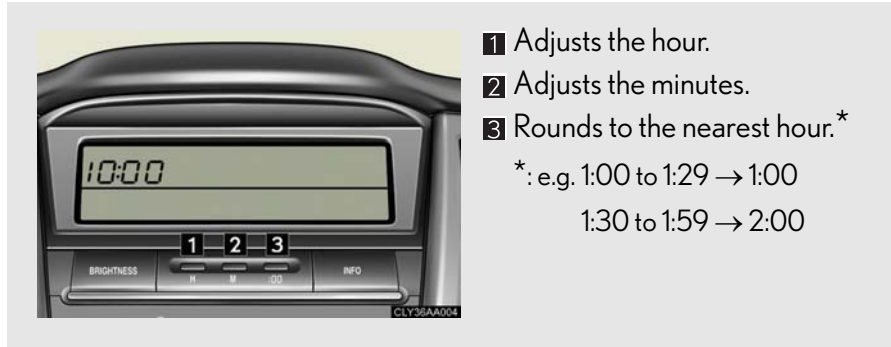

## 3-6. Other interior features

### Clock

#### n The clock is displayed when

The engine switch is in the ACC or ON position.